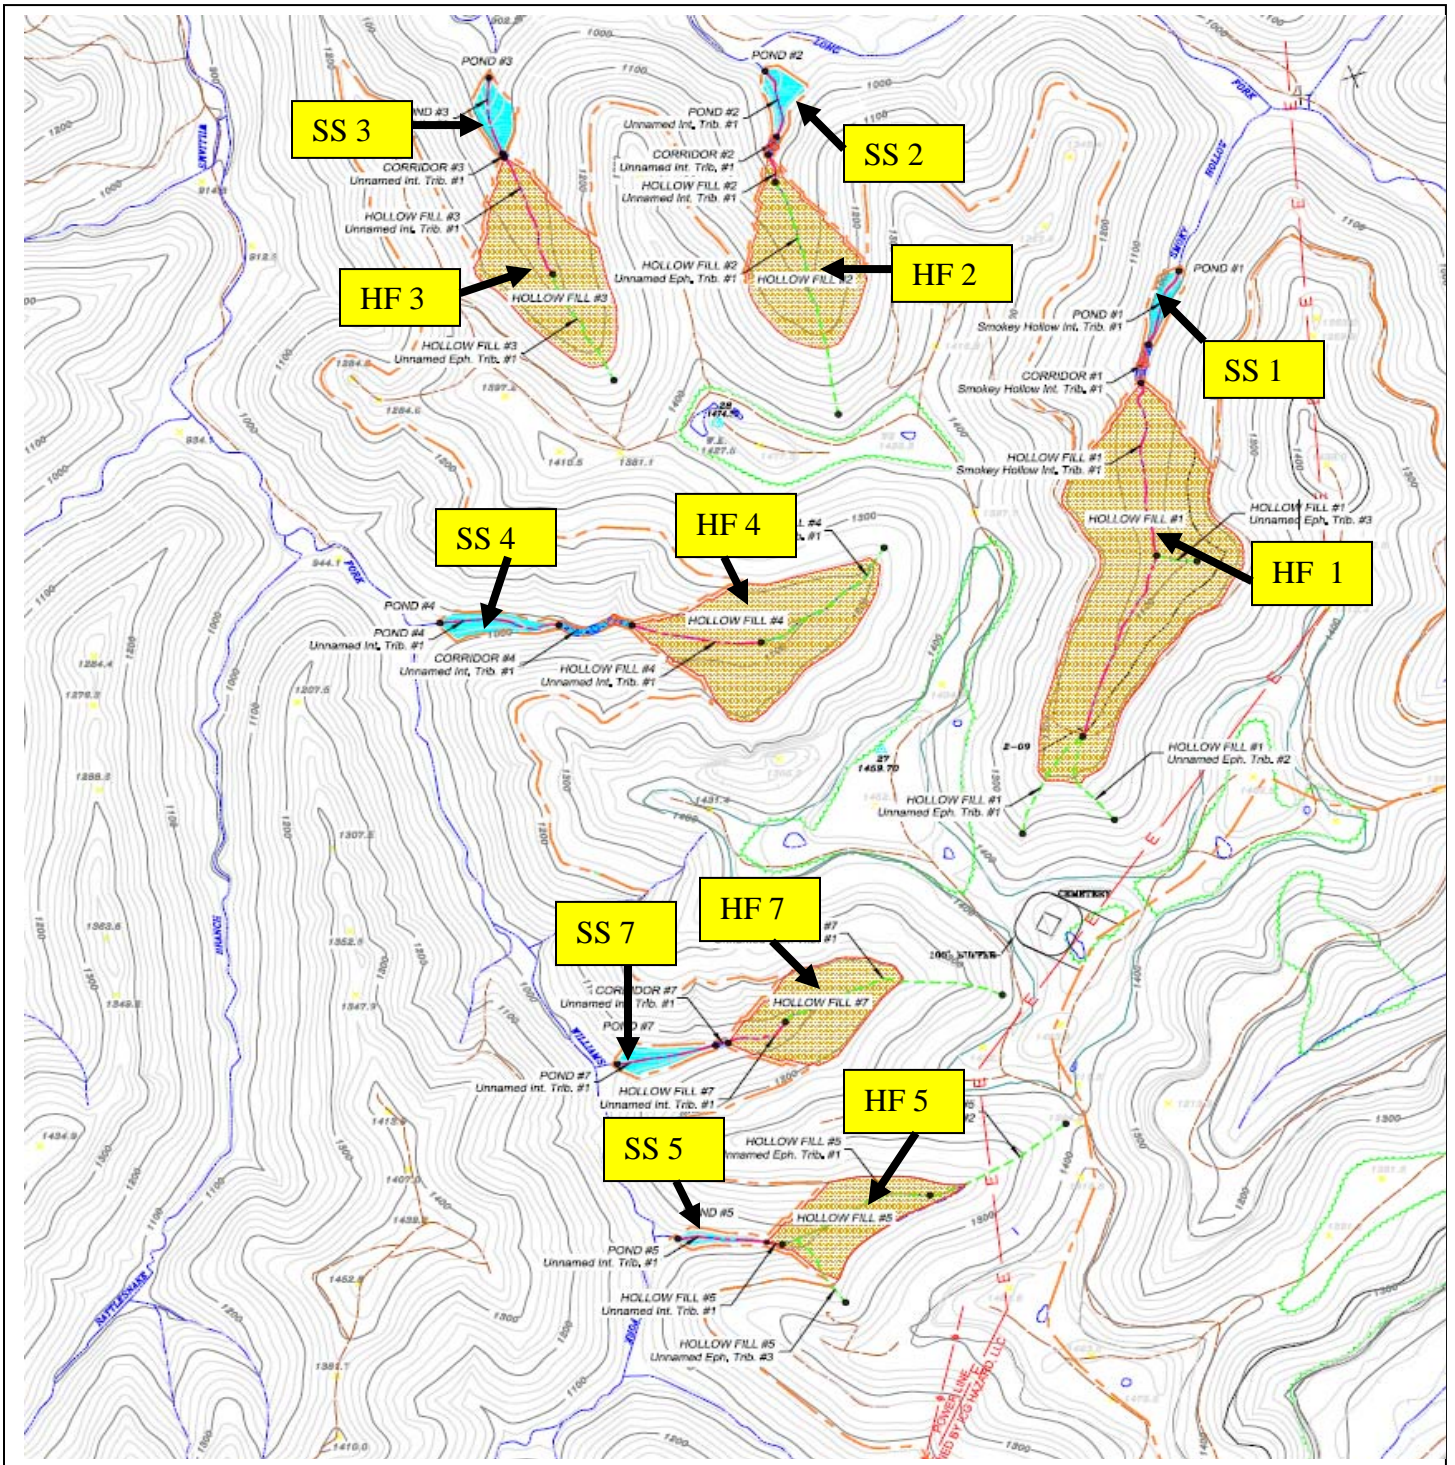

Frasure Creek Mining, LLC
USACE ID LRL-2009-239

Project Location Map
Breathitt County
Kentucky

Frasure Creek Mining, LLC
USACE ID LRL-2009-239

Topographic Location Map