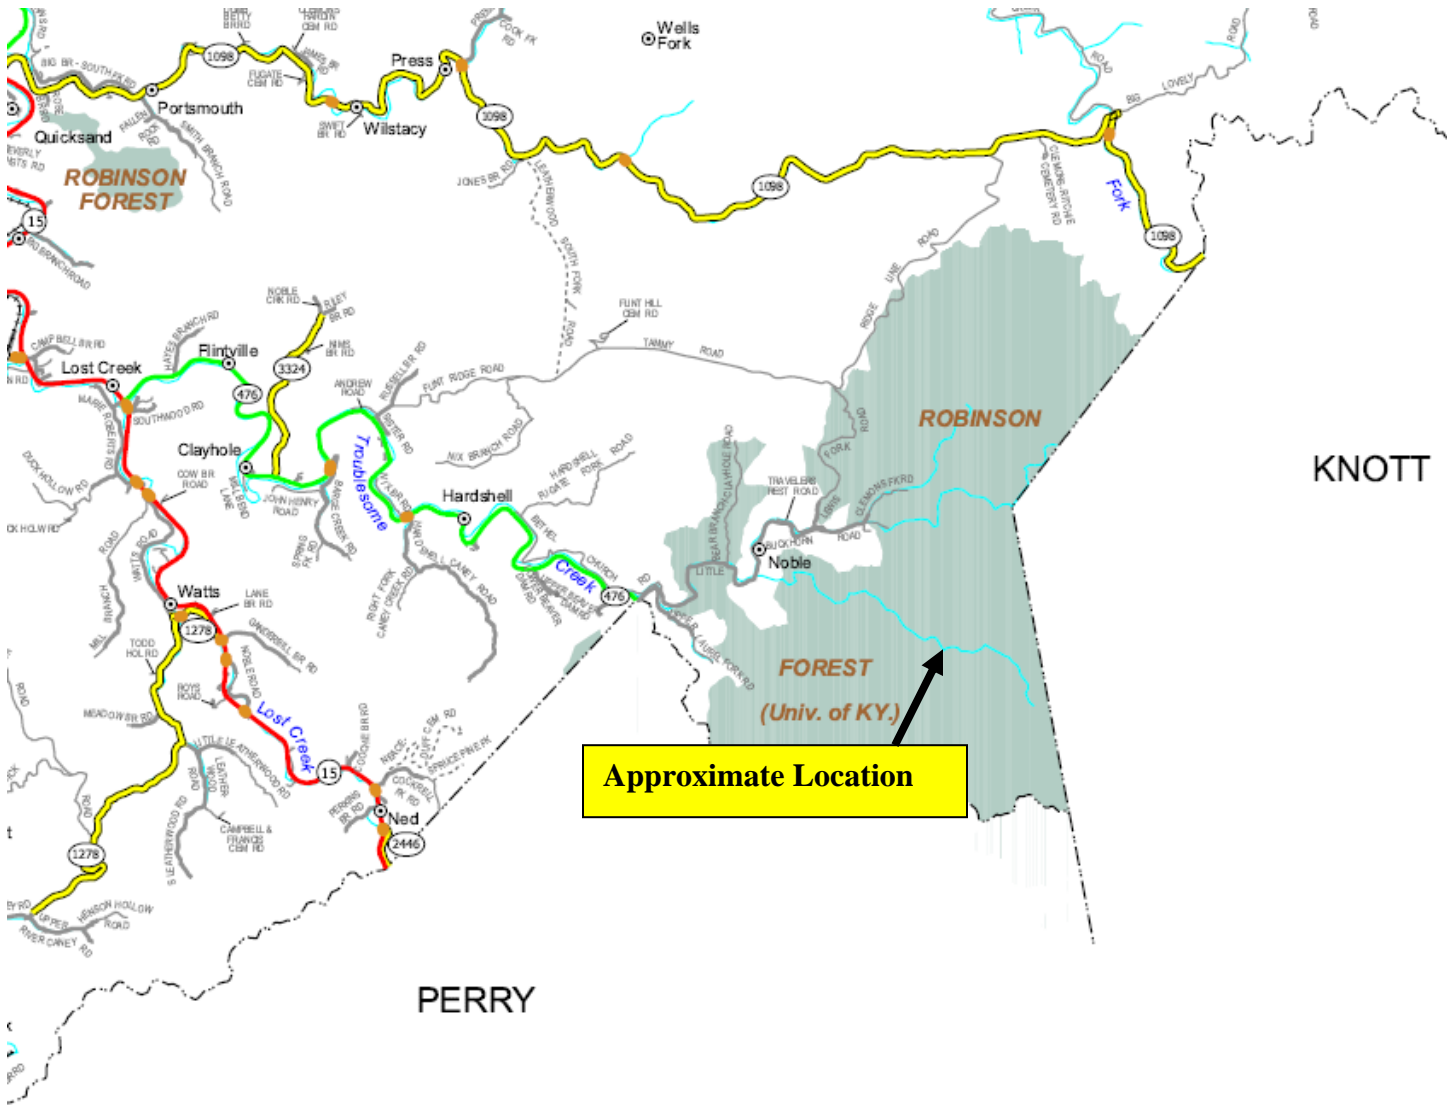

Frasure Creek Mining, LLC
USACE ID LRL-2009-239

Project Location Map
Breathitt County
Kentucky

Frasure Creek Mining, LLC
USACE ID LRL-2009-239

Topographic Location Map