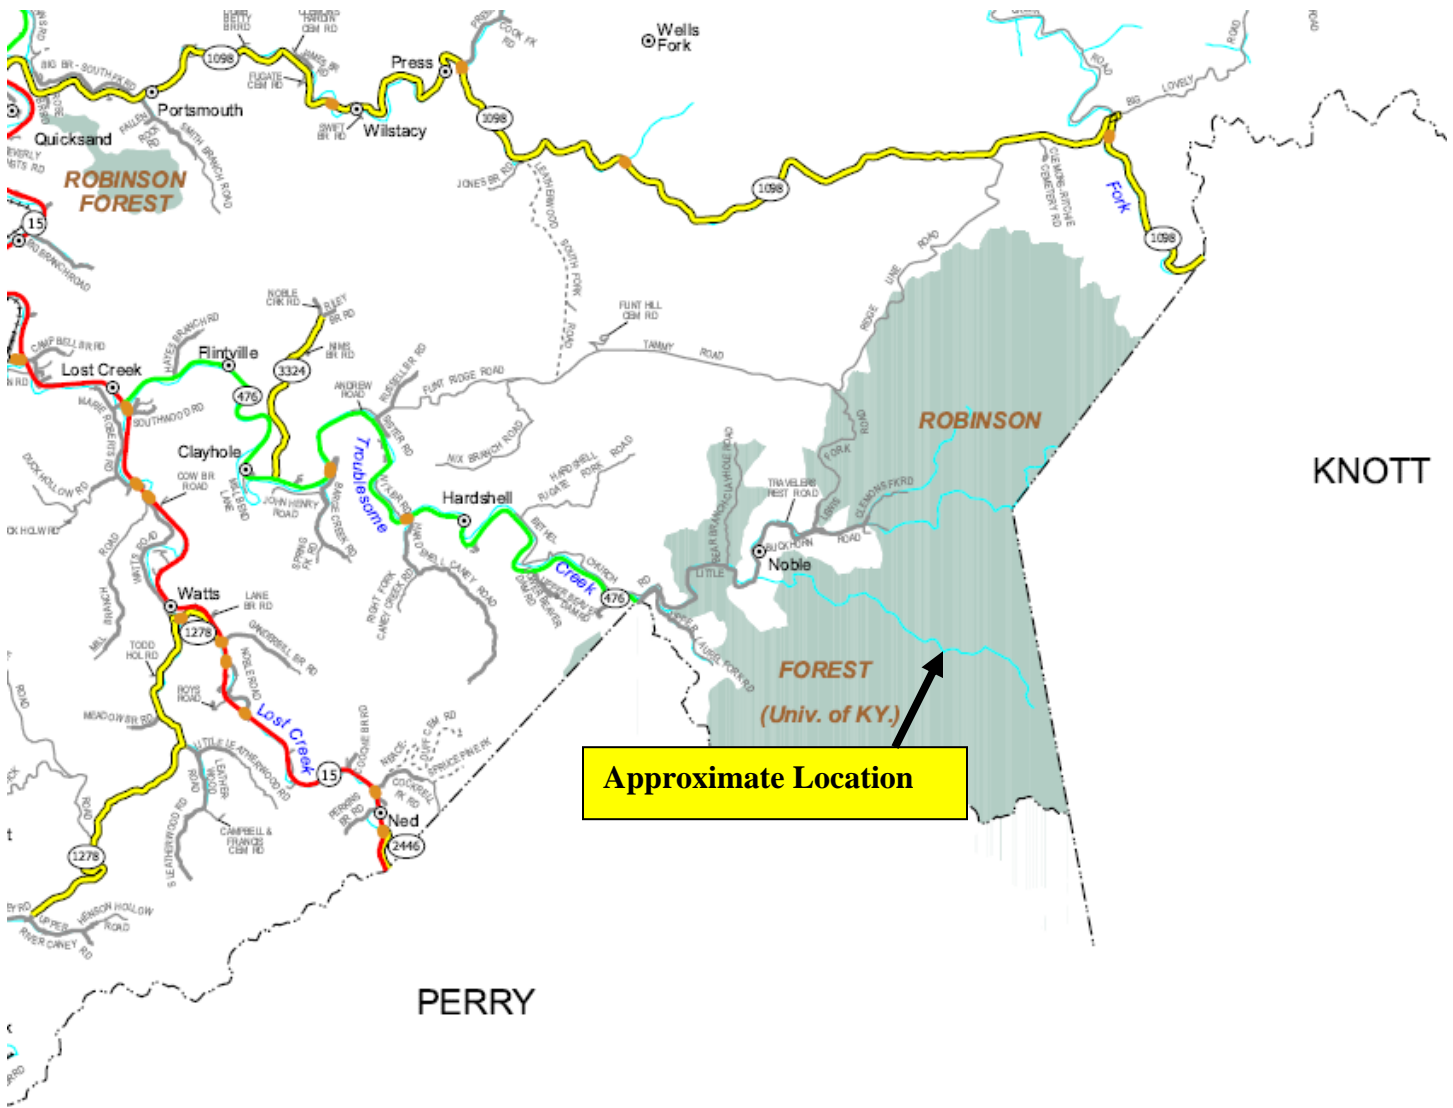

Frasure Creek Mining, LLC  
USACE ID LRL-2009-239

Project Location Map  
Breathitt County  
Kentucky

Frasure Creek Mining, LLC  
USACE ID LRL-2009-239

Topographic Location Map