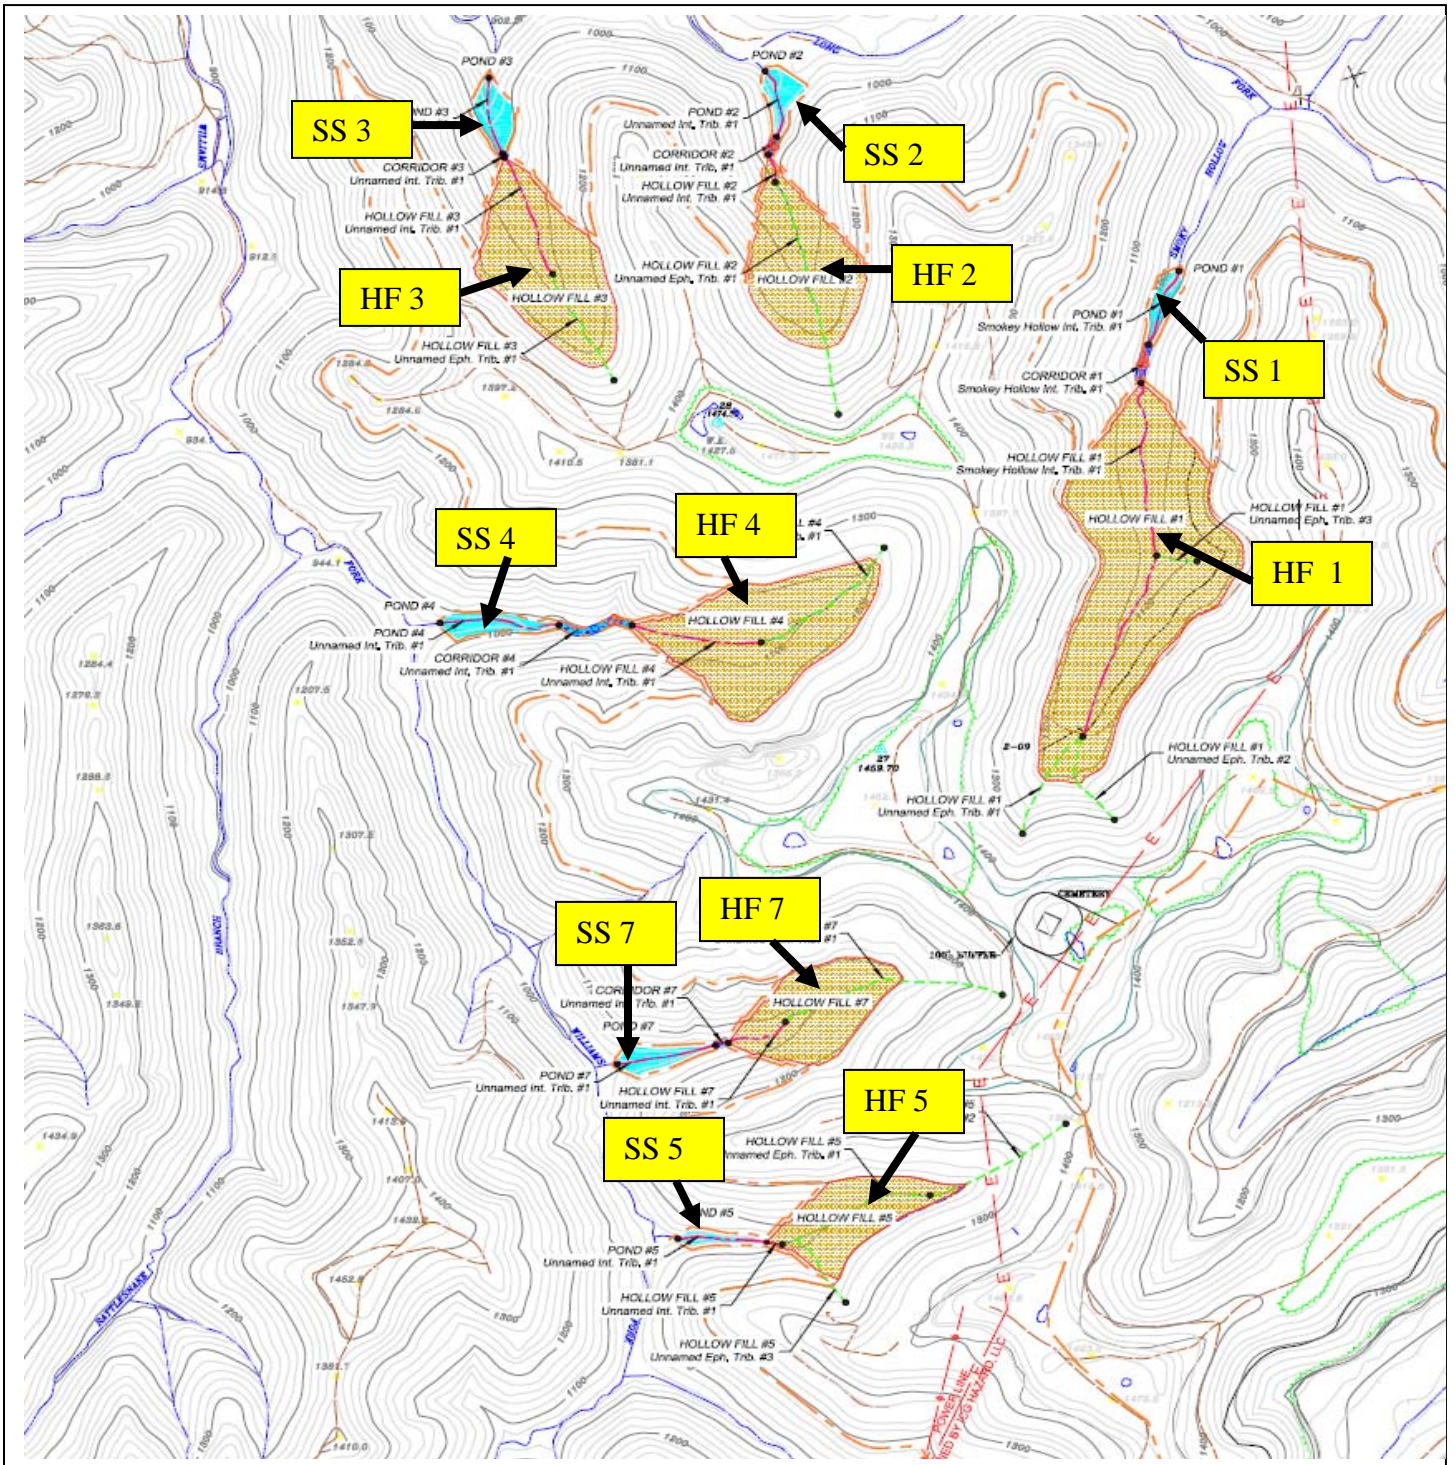

Frasure Creek Mining, LLC  
USACE ID LRL-2009-239

Project Location Map  
Breathitt County  
Kentucky

Frasure Creek Mining, LLC  
USACE ID LRL-2009-239

Topographic Location Map